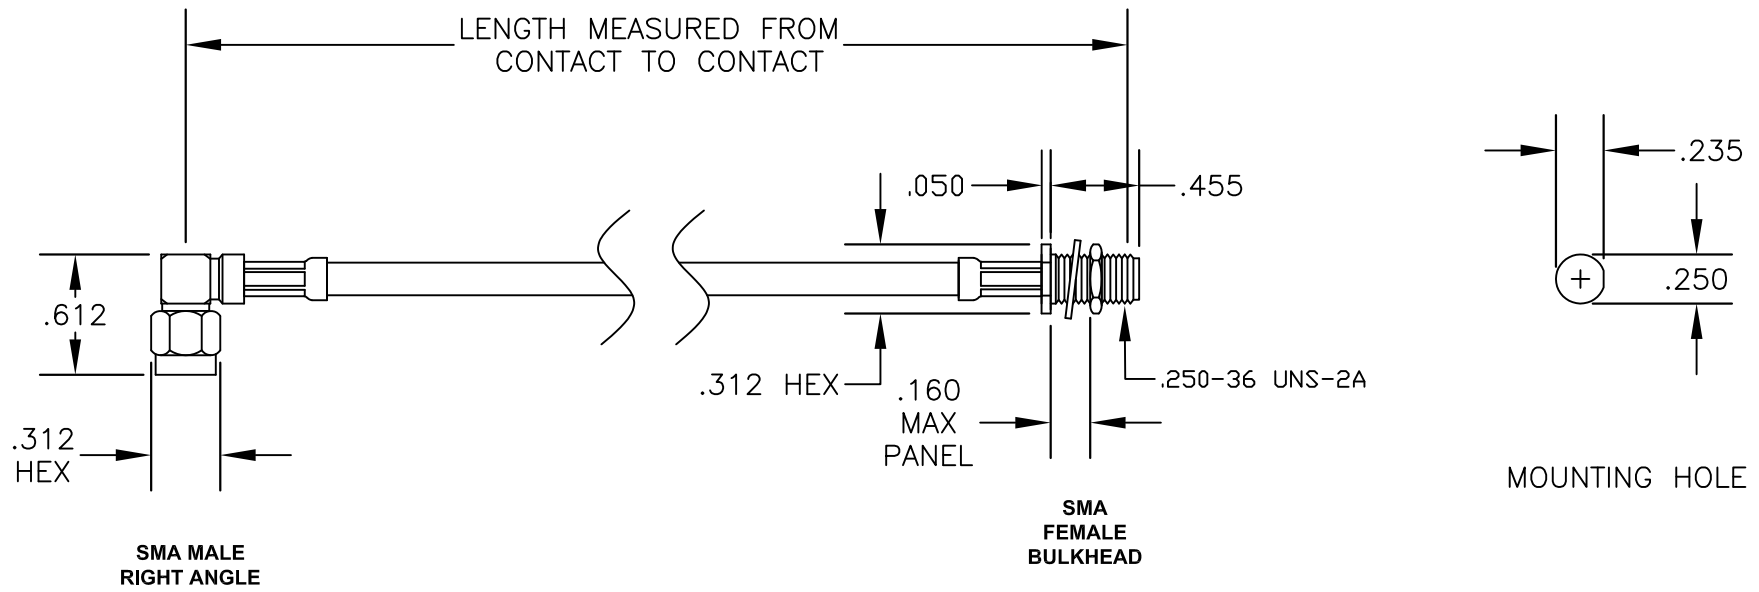

COMPONENTS	IMPEDANCE
SMA MALE RIGHT ANGLE	50 OHM
SMA FEMALE BULKHEAD	50 OHM
RG223/U	50 OHM

Standard Lengths	
-12	12"
-24	24"
-36	36"
-48	48"
-60	60"
-XXX	Custom Length in inches

PASTERNACK ENTERPRISES, INC.
 P.O BOX 16759, IRVINE, CA 92623
 PHONE (949) 261-1920 FAX (949) 261-7451
 WEB ADDRESS: www.pasternack.com
 E-MAIL ADDRESS: sales@pasternack.com
COAXIAL & FIBER OPTICS

DWG TITLE PE3800-XX		DES. CABLE ASSEMBLY, RG223/U, SMA MALE RIGHT ANGLE TO SMA FEMALE BULKHEAD			
SIZE A	FSCM NO. 53919	CAD FILE 042109	SCALE N/A		127

- NOTES:
- UNLESS OTHERWISE SPECIFIED ALL DIMENSIONS ARE NOMINAL.
 - ALL SPECIFICATIONS ARE SUBJECT TO CHANGE WITHOUT NOTICE AT ANY TIME.
 - DIMENSIONS ARE IN INCHES.
 - LENGTH TOLERANCE IS $\pm 1.5\%$ OR $\pm 3/8"$, WHICHEVER IS GREATER.